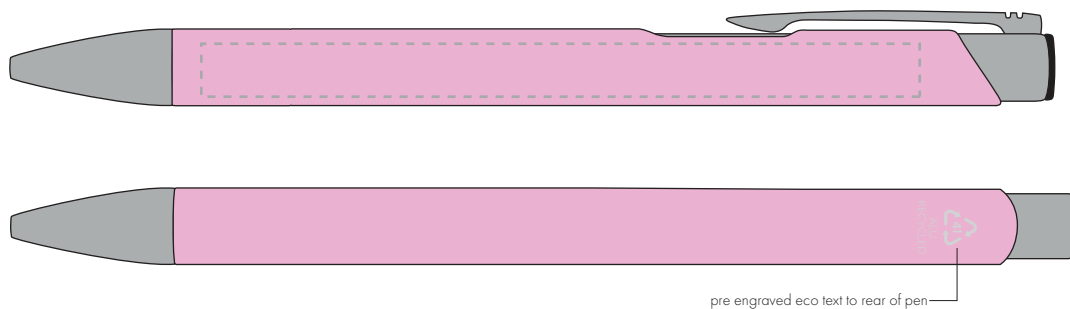

Your Ref:
Our Ref:Quantity:
Version: 1Product Code: TPC982001
Product Colour: PASTEL PINK**PRINTING CONCERNS:**

We stock this item in the following colours

**PANTONE REFERENCE(S)**

● Engrave

ARTWORK SCALE 100%

ARTWORK SCALE 100%
Side Engrave Area:
95mm x 7mmProduct Image for visualisation
- colours may vary**The dashed line is to demonstrate print area and will not appear on your printed item****PLEASE NOTE:**